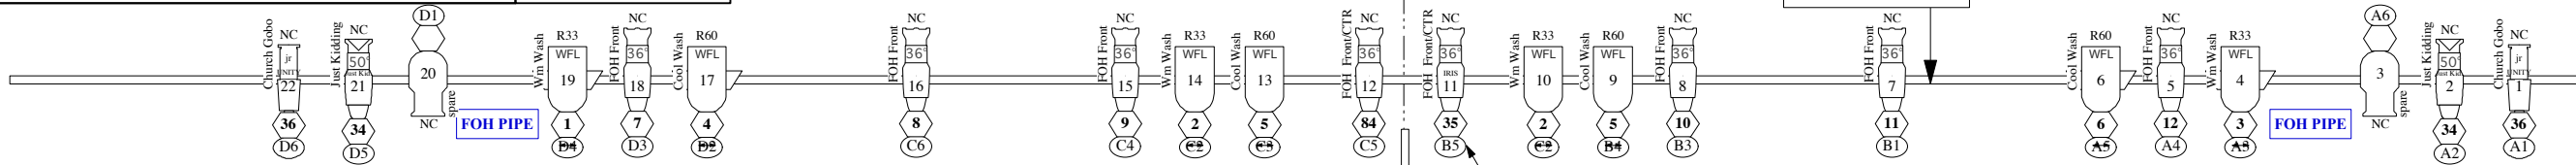

actual distance: 15' 0"